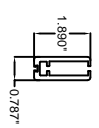

Complete  
Screen

Bottom  
Hem bar

Siderail  
w \ insert

Roller  
tube

Housing  
4" up to 96" tall screen  
5" up to 165" tall screen