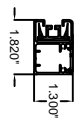

Complete  
Screen

Bottom  
Hem bar

Siderail  
w \ insert

Roller  
tube

Housing  
4" up to 96" tall screen  
5" up to 165" tall screen