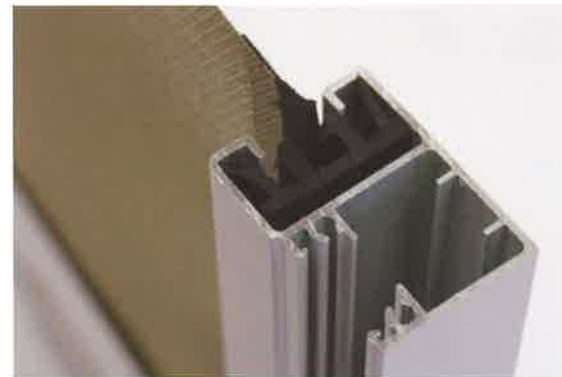

Zipper retention side rails